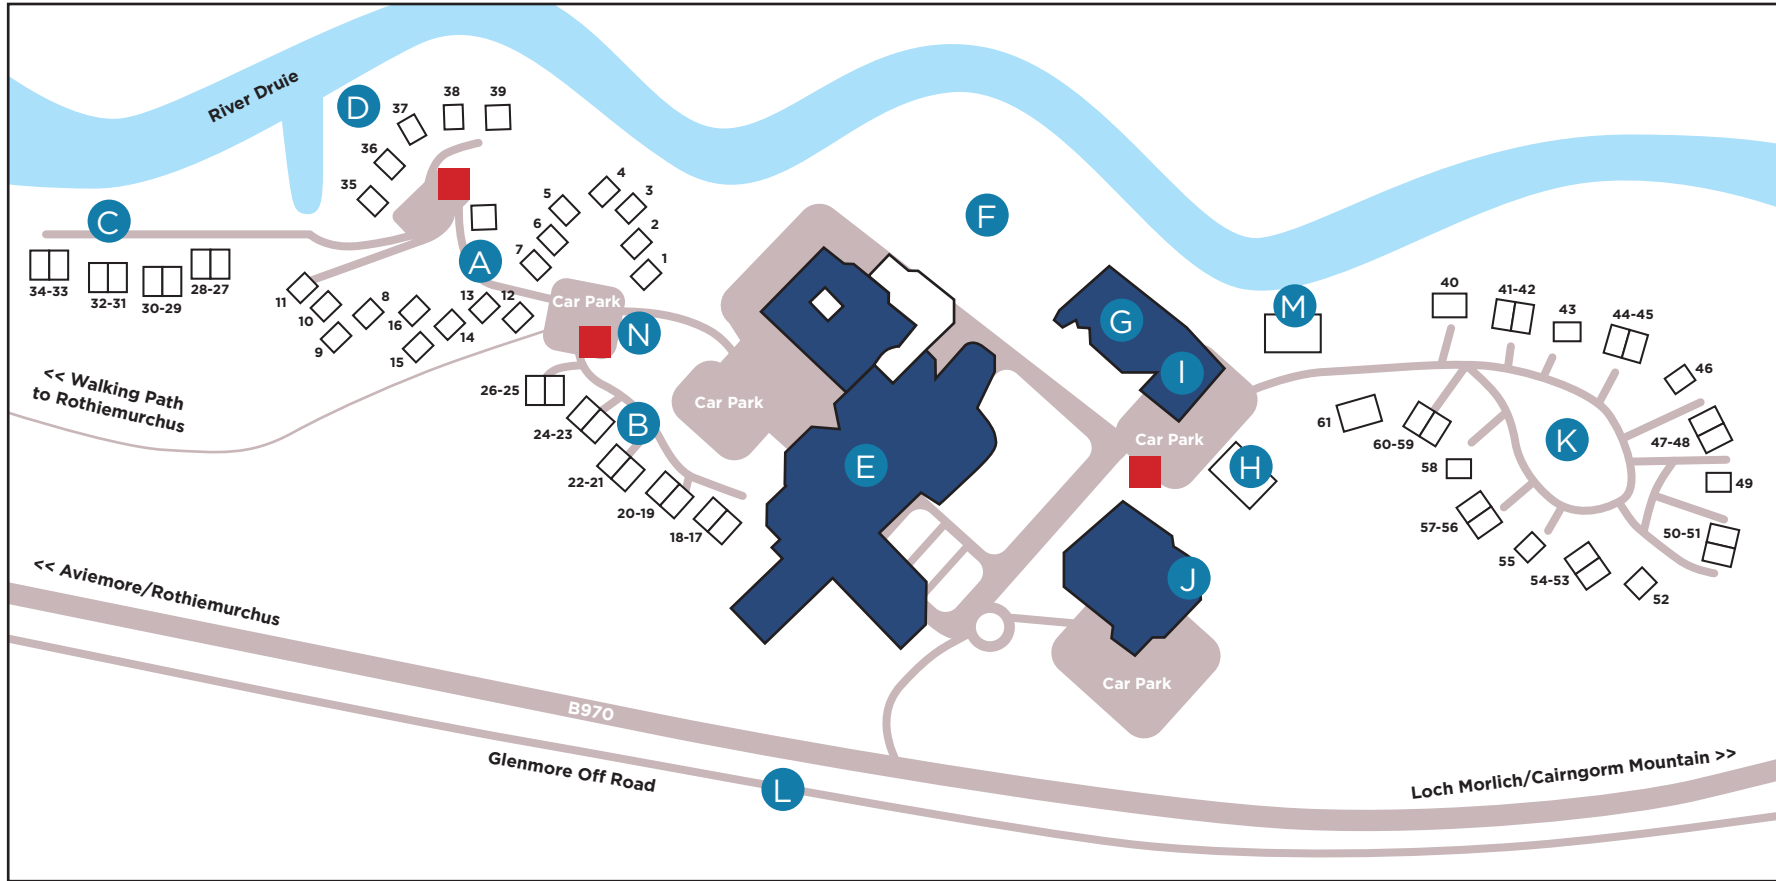

## Map Legend

- A Lodges 1-16
- B Lodges 17-26
- C Lodges 27-34
- D Lodges 35-39
- E Coylumbridge Hotel
- F Playpark/Tennis Court
- G Outdoor Discovery/School of Snowsports
- H Lodge Reception and Sales Office
- I Woodshed Bar
- J Fun House
- K Lodges 40-61
- L Walking/Cycling Path
- M Recycling Centre
- N Recycling Centre
- Fire Evacuation Meeting Point